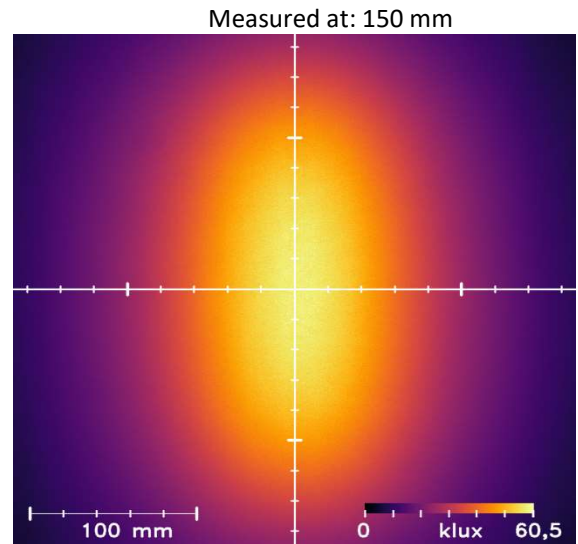

Arealight SAL-0930-WT-s

Color: White 5000K CRI80

Distance [mm]	Peak Illuminance [kLux]	Peak Irradiance [W/m ²]	FWHM length [mm]	FWHM width [mm]
25	204	620	92	308
75	115	350	117	301
150	61	184	168	300
300	24	74	258	335
500	11	32	377	420

All values are measured example values for steady light mode with a tolerance range of +/- 8% for typical values.