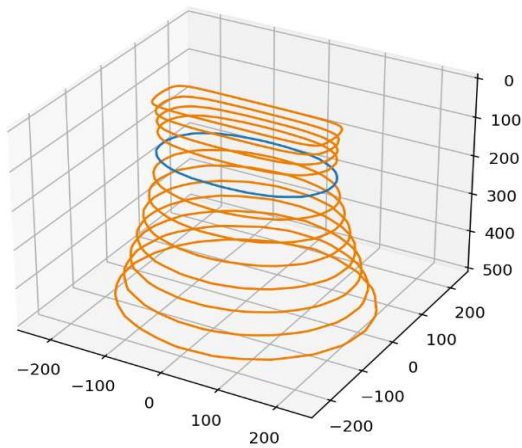

Arealight SAL-0930-WT-s

Color: White 5000K CRI80

Distance [mm]	Peak Illuminance [kLux]	Peak Irradiance [W/m ²]	FWHM length [mm]	FWHM width [mm]
25	204	620	92	308
75	115	350	117	301
150	61	184	168	300
300	24	74	258	335
500	11	32	377	420

All values are measured example values for steady light mode with a tolerance range of +/- 8% for typical values.