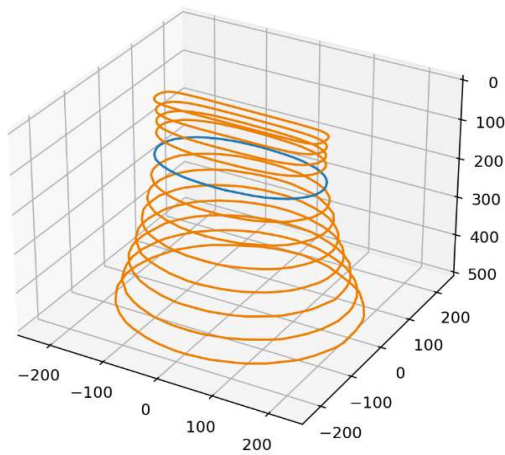

Wide Barlight WBL-0430-WT-s

Color: White 5000K CRI80

Distance [mm]	Peak Illuminance [klux]	Peak Irradiance [W/m ²]	FWHM length [mm]	FWHM width [mm]
25	149	453	53	308
75	66	200	92	299
150	31	96	154	300
300	12	37	250	330
500	5	16	367	415

All values are measured example values for steady light mode with a tolerance range of +/- 8% for typical values.