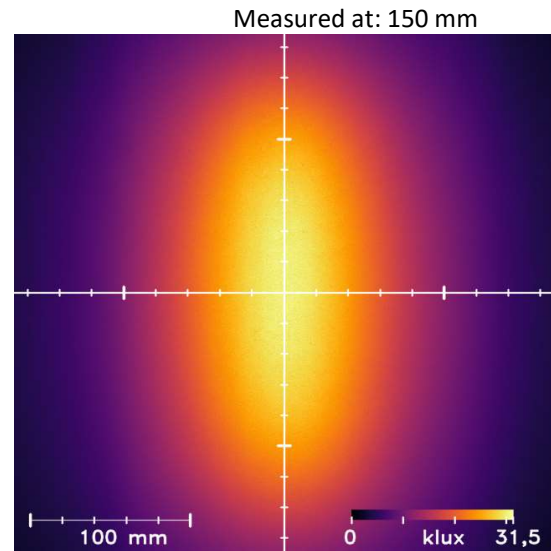

Wide Barlight WBL-0430-WT-s

Color: White 5000K CRI80

Distance [mm]	Peak Illuminance [klux]	Peak Irradiance [W/m ²]	FWHM length [mm]	FWHM width [mm]
25	149	453	53	308
75	66	200	92	299
150	31	96	154	300
300	12	37	250	330
500	5	16	367	415

All values are measured example values for steady light mode with a tolerance range of +/- 8% for typical values.